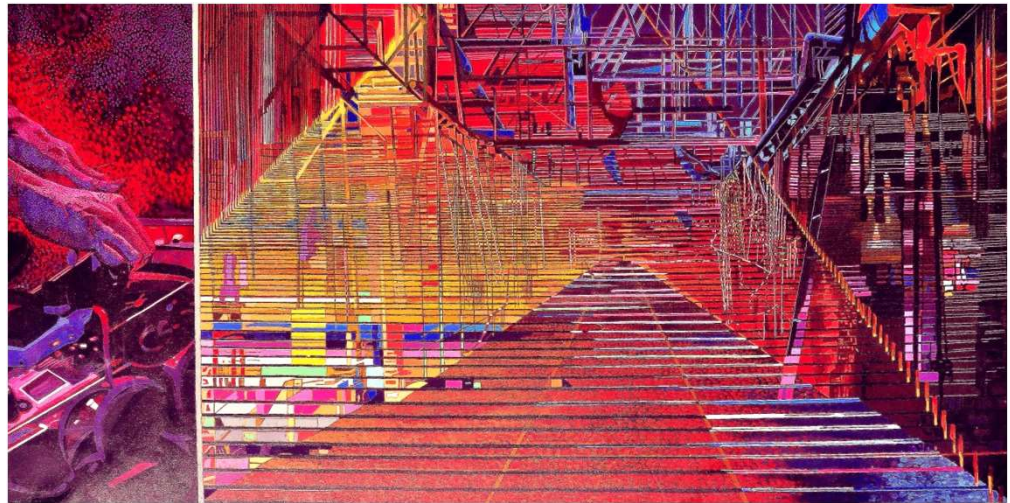

SUPARNA MONDAL

From left : 1) Moonlight Blue Street , Acrylic on canvas , Dim : 60 X 56 inches , 2022 , Price : On request .

2) Melancholy , Acrylic on canvas , Dim : 72 X 42 inches , 2021 , Price : On request .