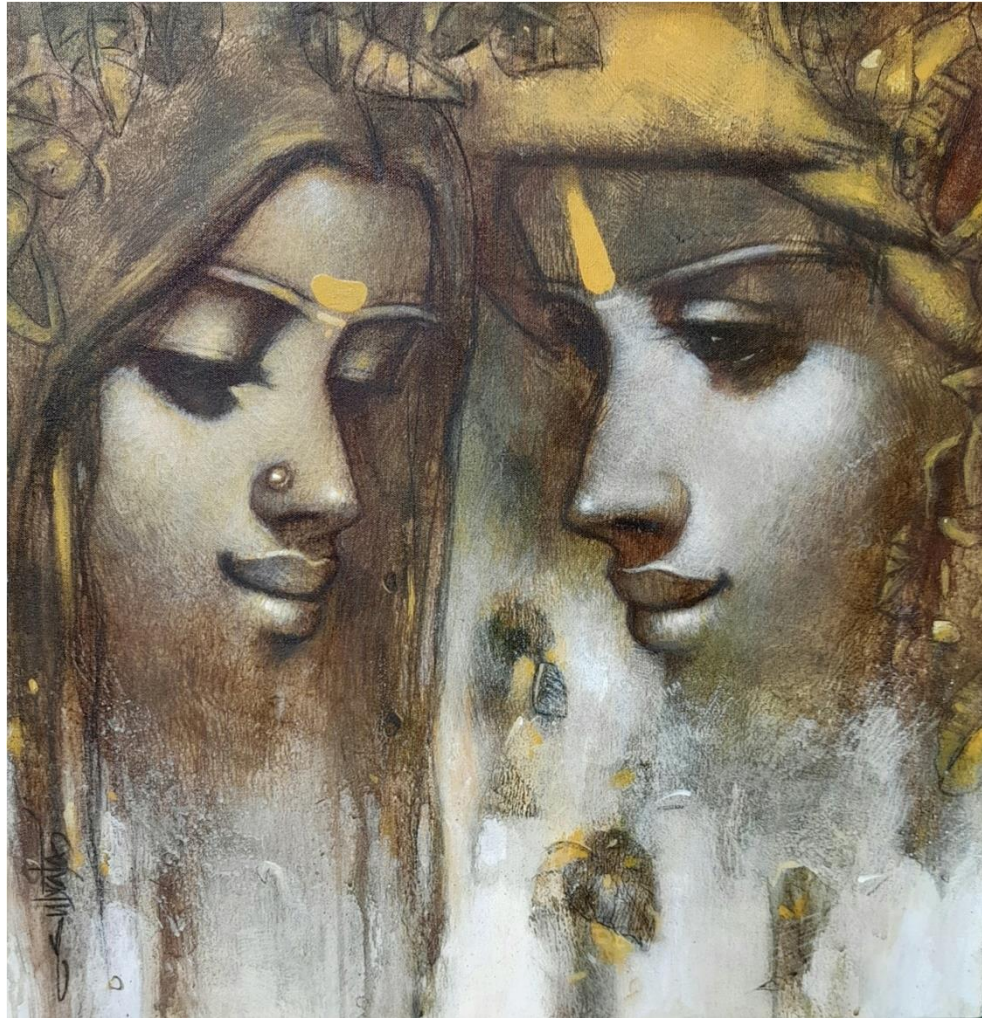

SUBRATA DAS

Tune of love II , Acrylic on canvas , Dim : 24 X 24 inches , 2022 , Price : On request .