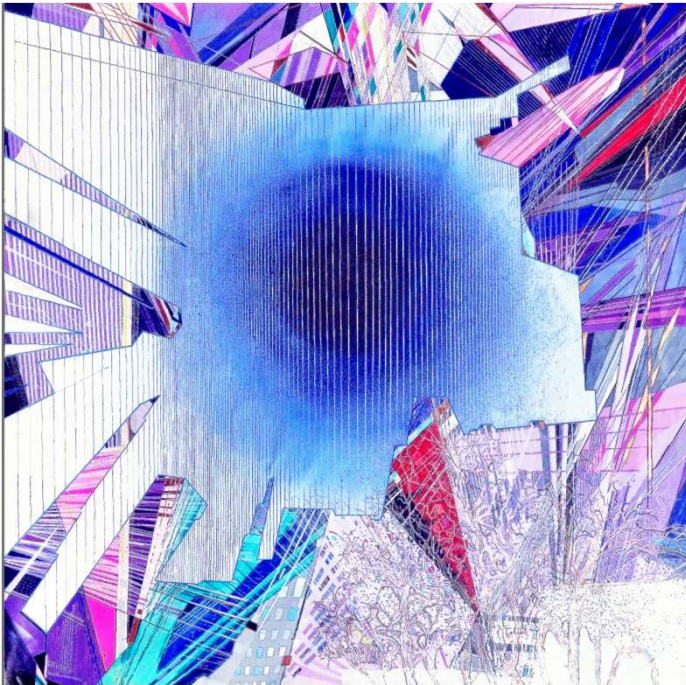

SUPARNA MONDAL

From left : 1) Moonlight Blue Street , Acrylic on canvas , Dim : 60 X 56 inches , 2022 , Price : On request .

2) Melancholy , Acrylic on canvas , Dim : 72 X 42 inches , 2021 , Price : On request .