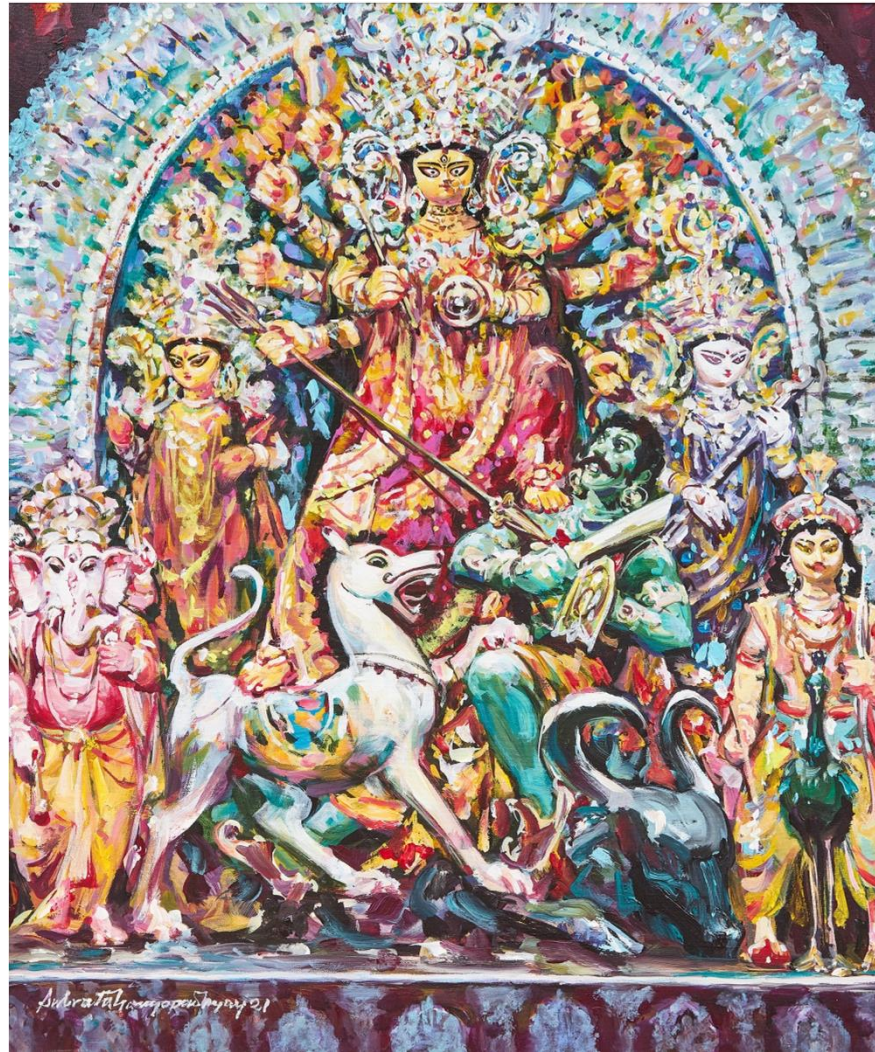

SUBRATA GANGOPADHYAY

Durga , Acrylic on canvas , Dim : 36 X 30 inches , 2021 , Price : On request .