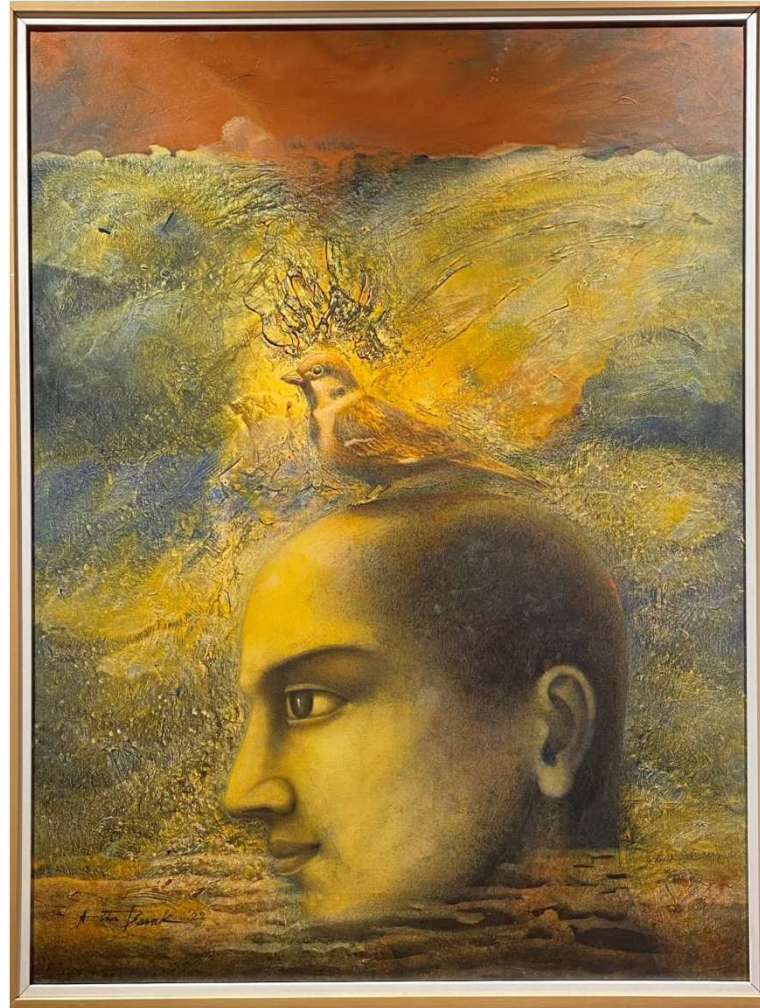

ATIN BASAK

Bird's Lover , Acrylic on canvas , Dim : 48 X 36 inches , 2022 , Price : On request .