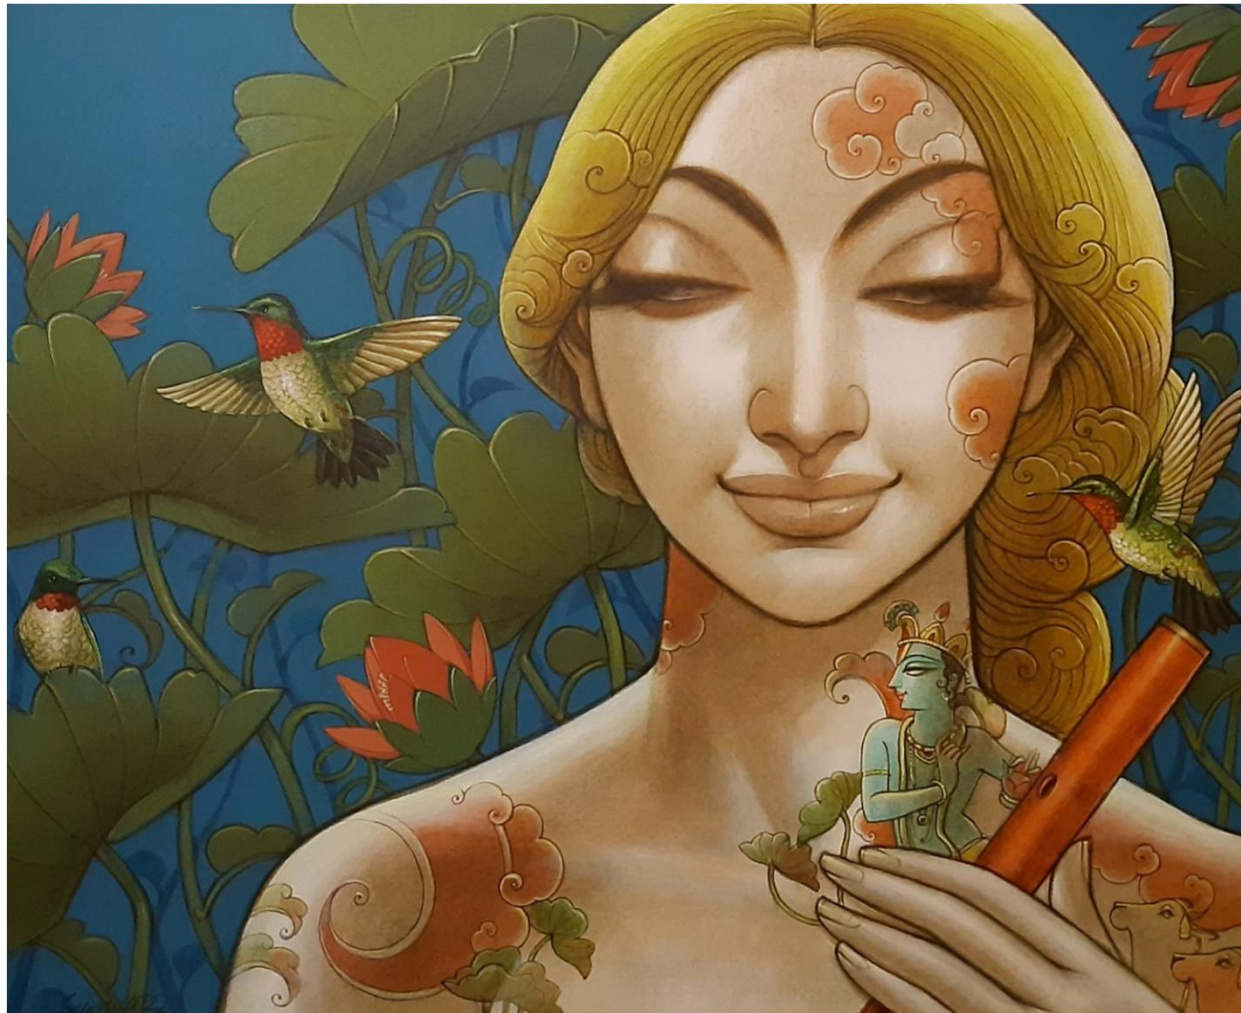

SUBRATA DAS

Tune of love , Acrylic on canvas , Dim : 36 X 30 inches , 2022 , Price : On request .

**SUBRATA DAS**

Tune of love II , Acrylic on canvas , Dim : 24 X 24 inches , 2022 , Price : On request .

SUKANTA DAS

Vaayuputra , Mixed media on canvas , Dim : 30 X 30 inches , 2022 , Price : On request .

SUKANTA DAS

Radhika , Mixed media on canvas , Dim : 30 X 36 inches , 2022 , Price : On request .

**SHUVANKAR MAITRA**